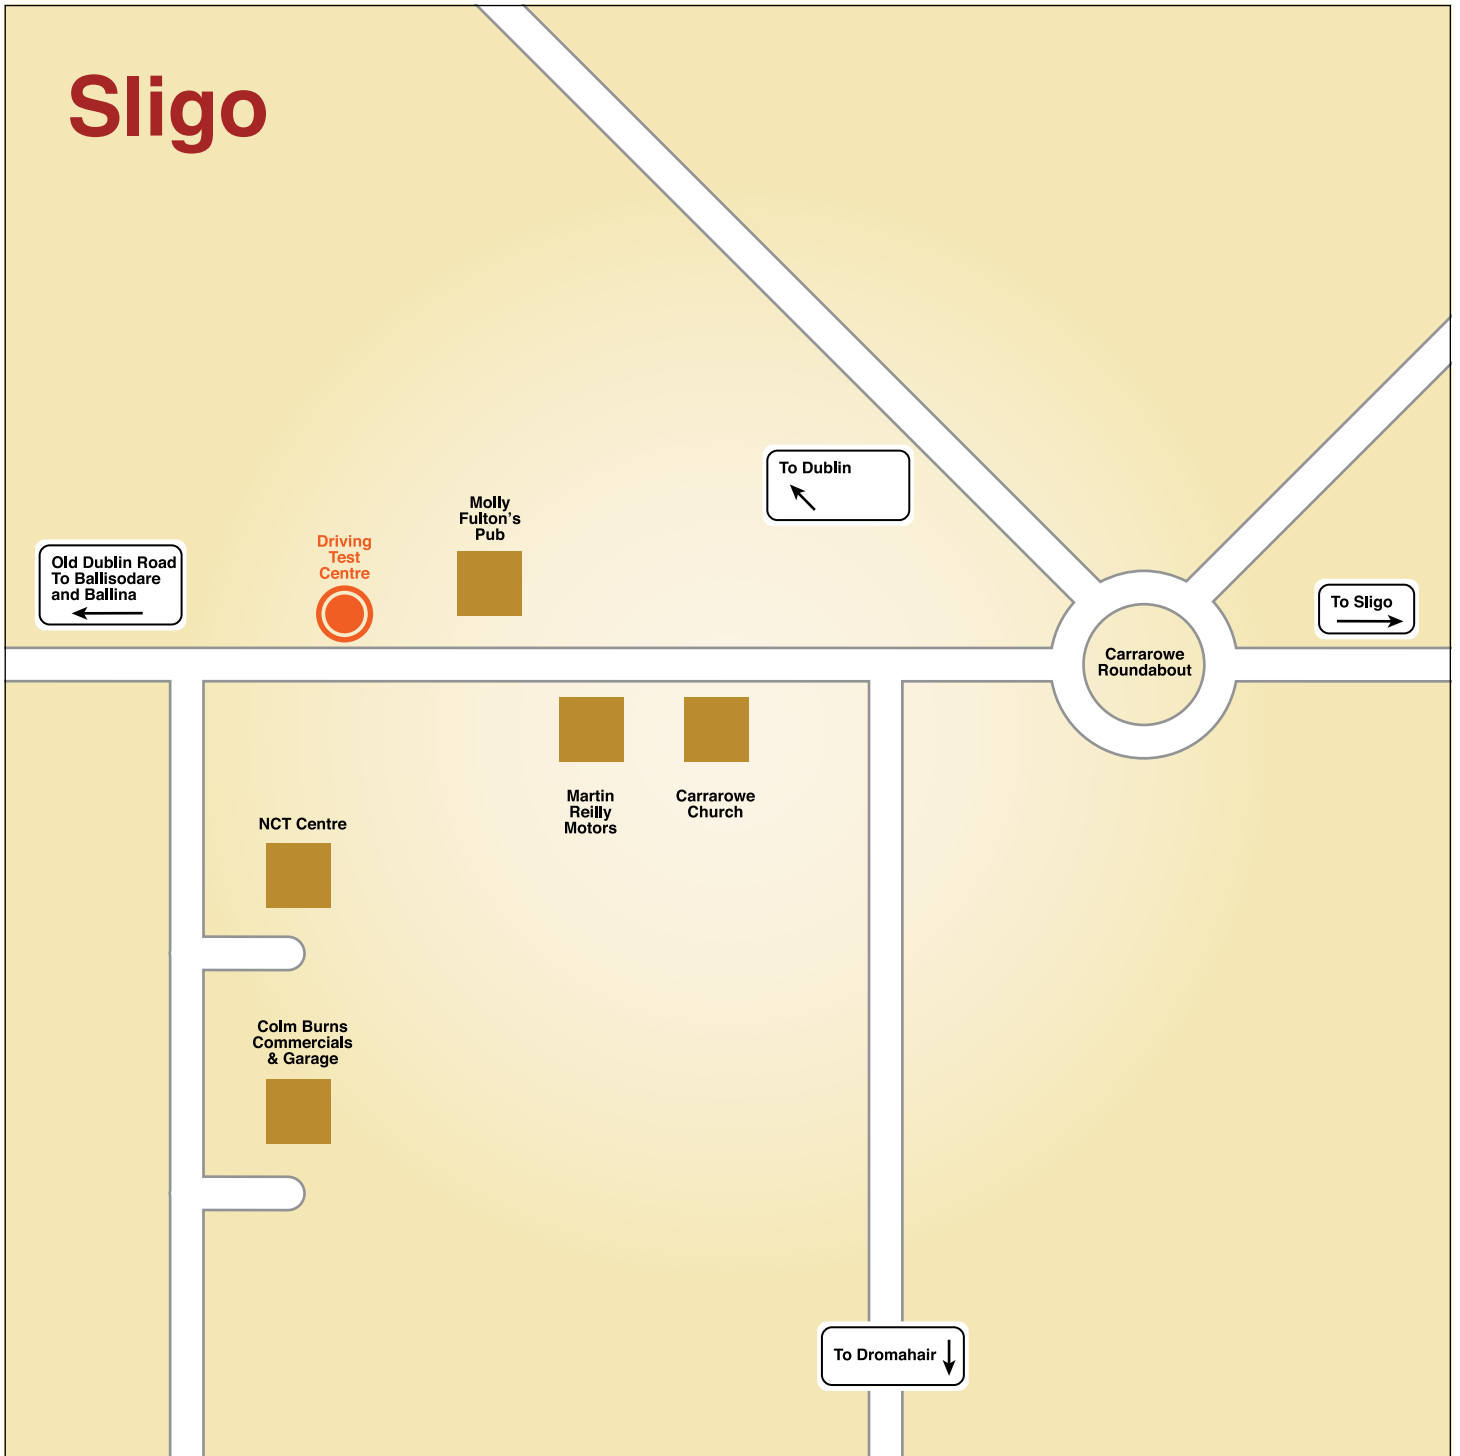

Sligo

Address: Driving Test Centre, Old Dublin Road, Carroroe, Sligo
Driver Testing Locall: 1890 40 60 40