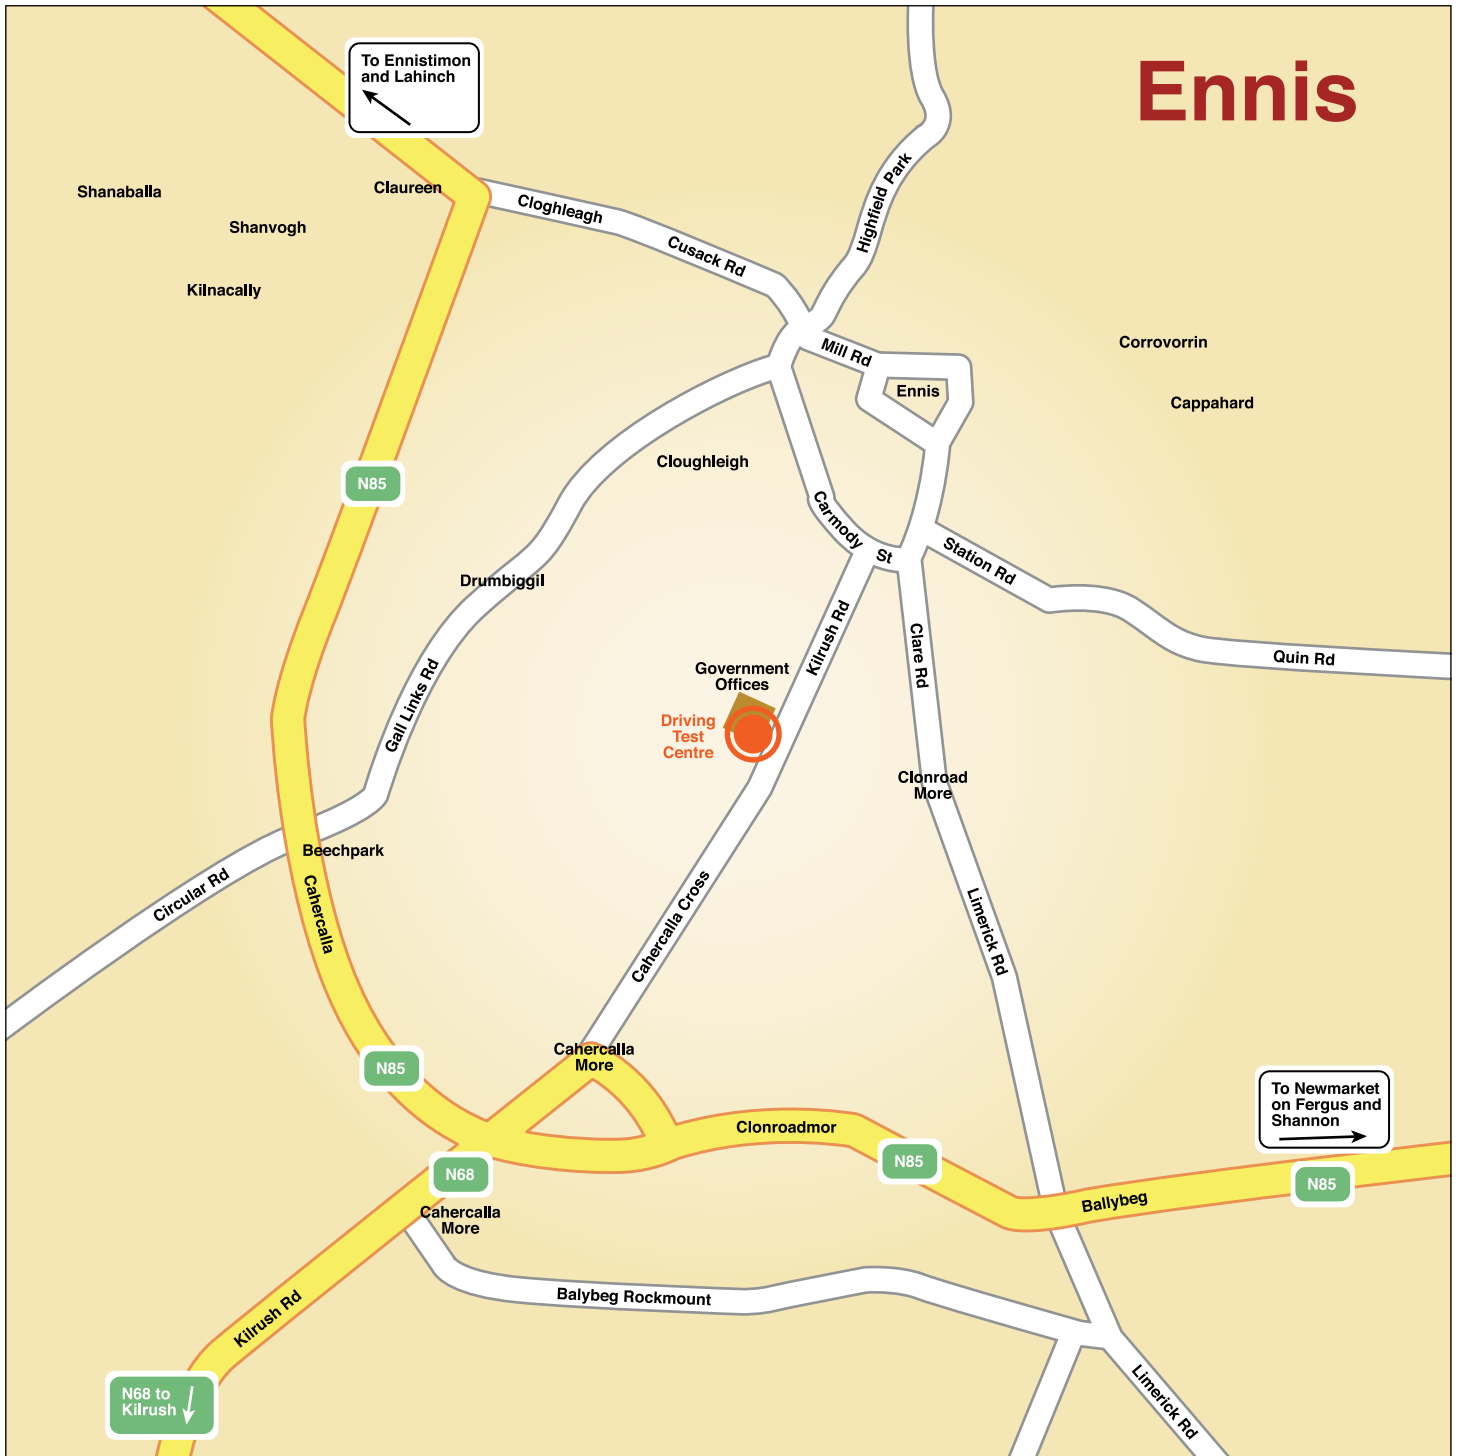

Ennis

Address: Government Offices, Kilrush Road, Ennis, Co. Clare.
Driver Testing Locall: 1890 40 60 40